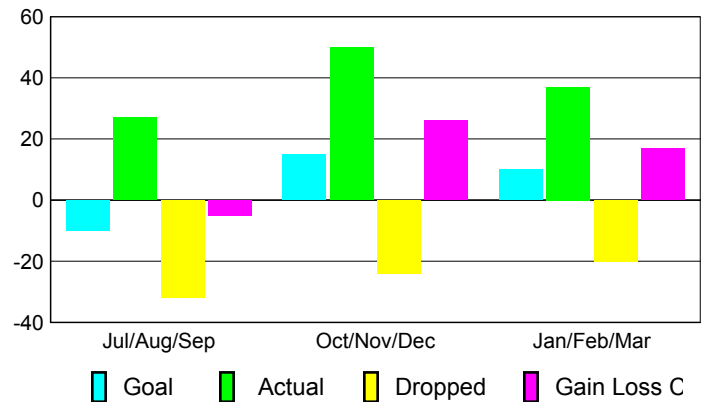

Membership Results 2009-2010

Goal, New, Dropped, Gain/Loss