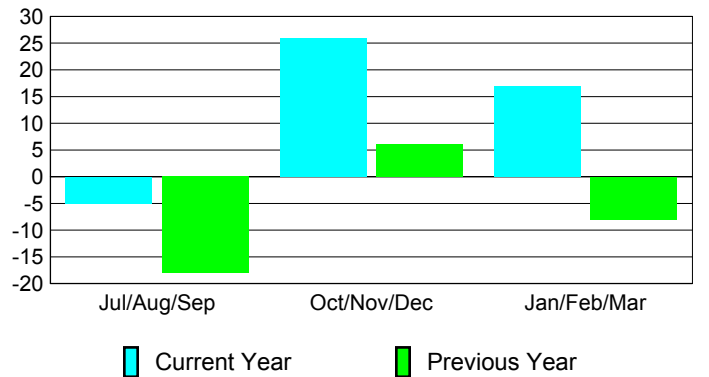

Membership Results
2009-2010

Membership
2008-2009

Month	Net Memb Goal	Actual New Memb	Actual Dropped Memb	Gain/Loss of Memb	Gain/Loss of Memb
Jul/Aug/Sep	-10	27	-32	-5	-18
Oct/Nov/Dec	15	50	-24	26	6
Jan/Feb/Mar	10	37	-20	17	-8
Totals	15	114	-76	38	-20

Membership Results 2009-2010

Goal, New, Dropped, Gain/Loss

Comparison of Membership Gain/Loss

Current Year Compared to the Previous Year

Gender Comparison 2009-2010